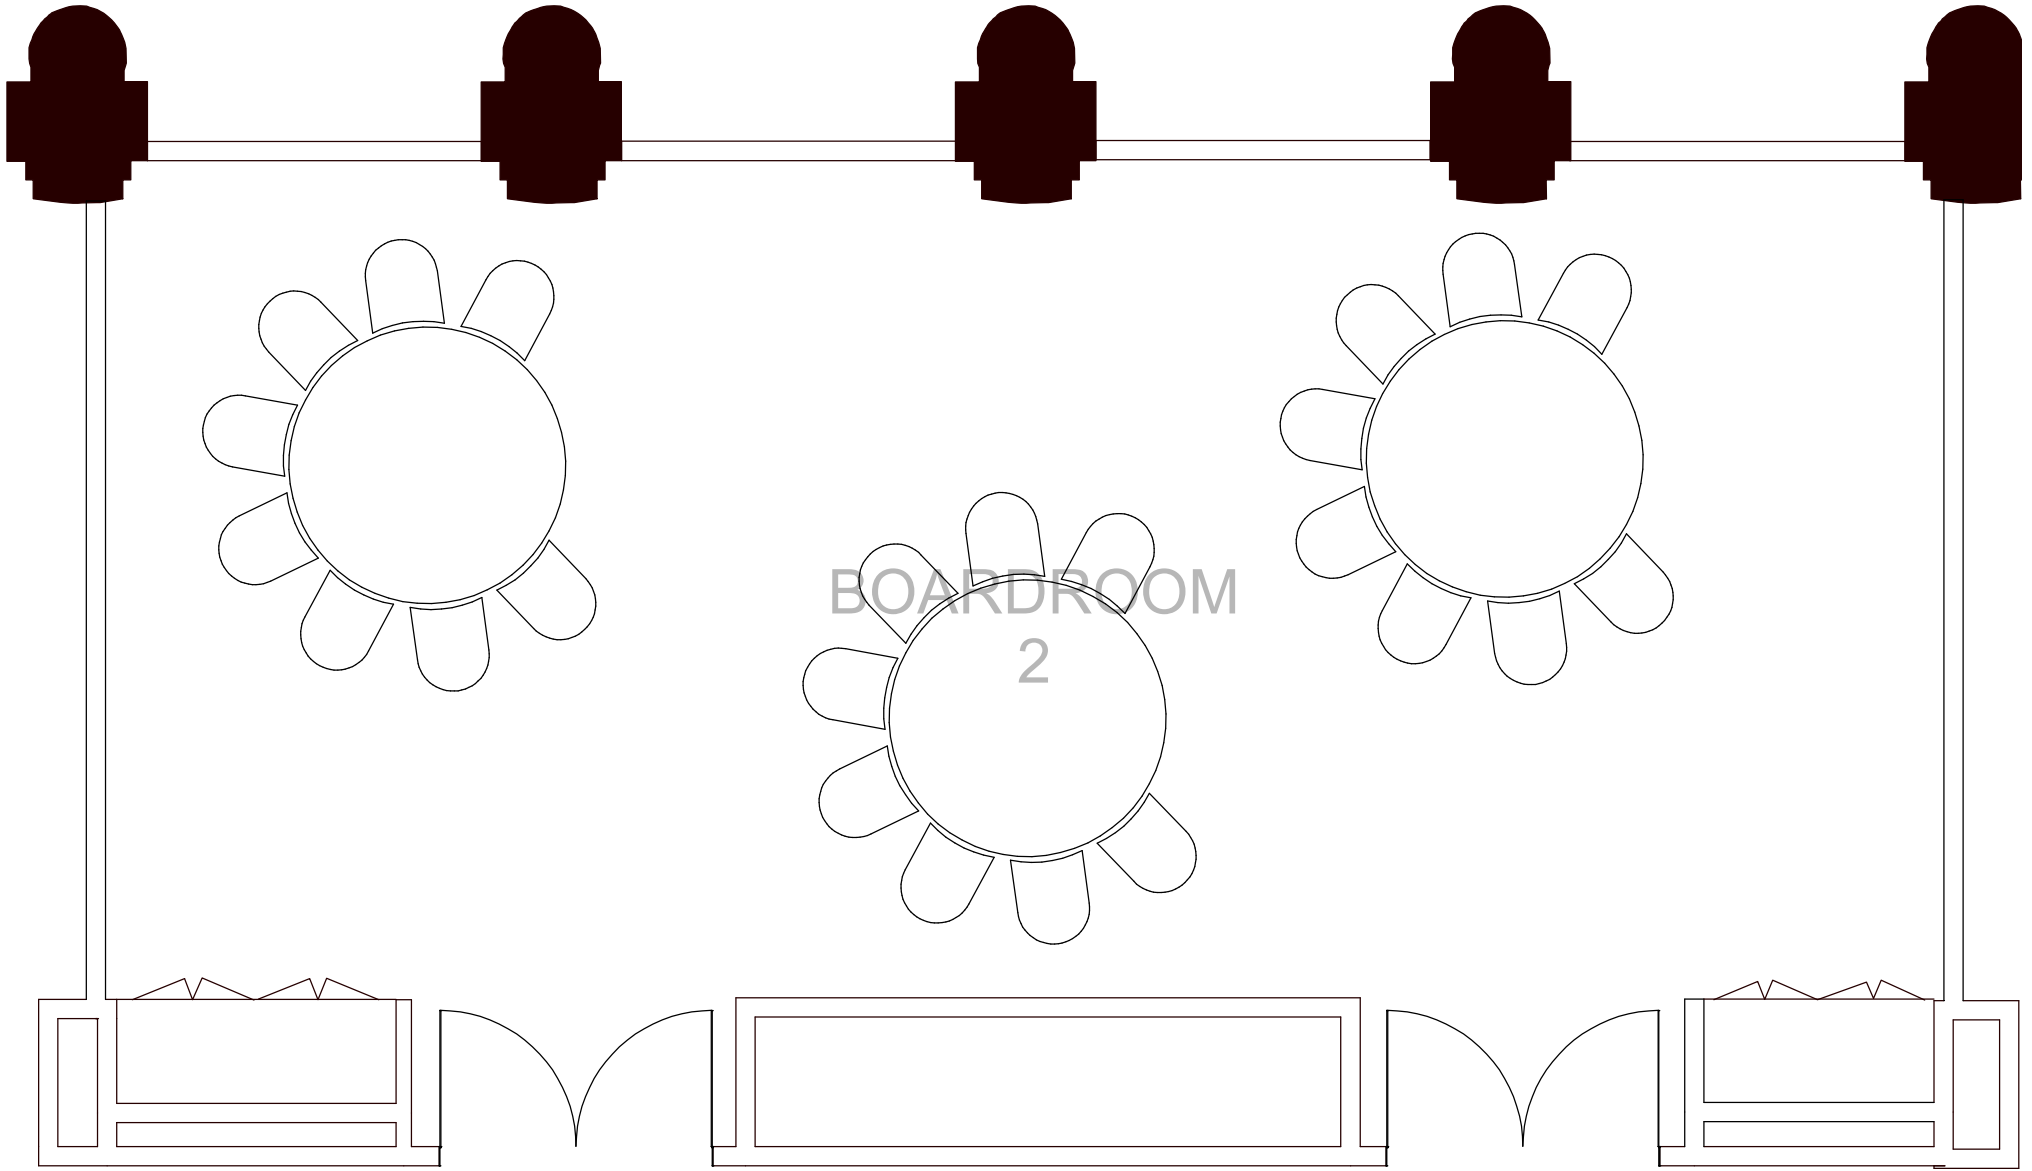

The Napier [U-Shape- 18 guests]

0 1 2
METRES

The Napier [Boardroom - 20 guests]

Ceiling Height - 2.7m
Coffer Height - 3.1m

The Napier [Classroom - 20 guests]

Ceiling Height - 2.7m
Coffer Height - 3.1m

The Napier [Banquet - 30 guests]

The Napier [Theatre - 36 guests]

BOARDROOM
2

Ceiling Height - 2.7m
Coffer Height - 3.1m