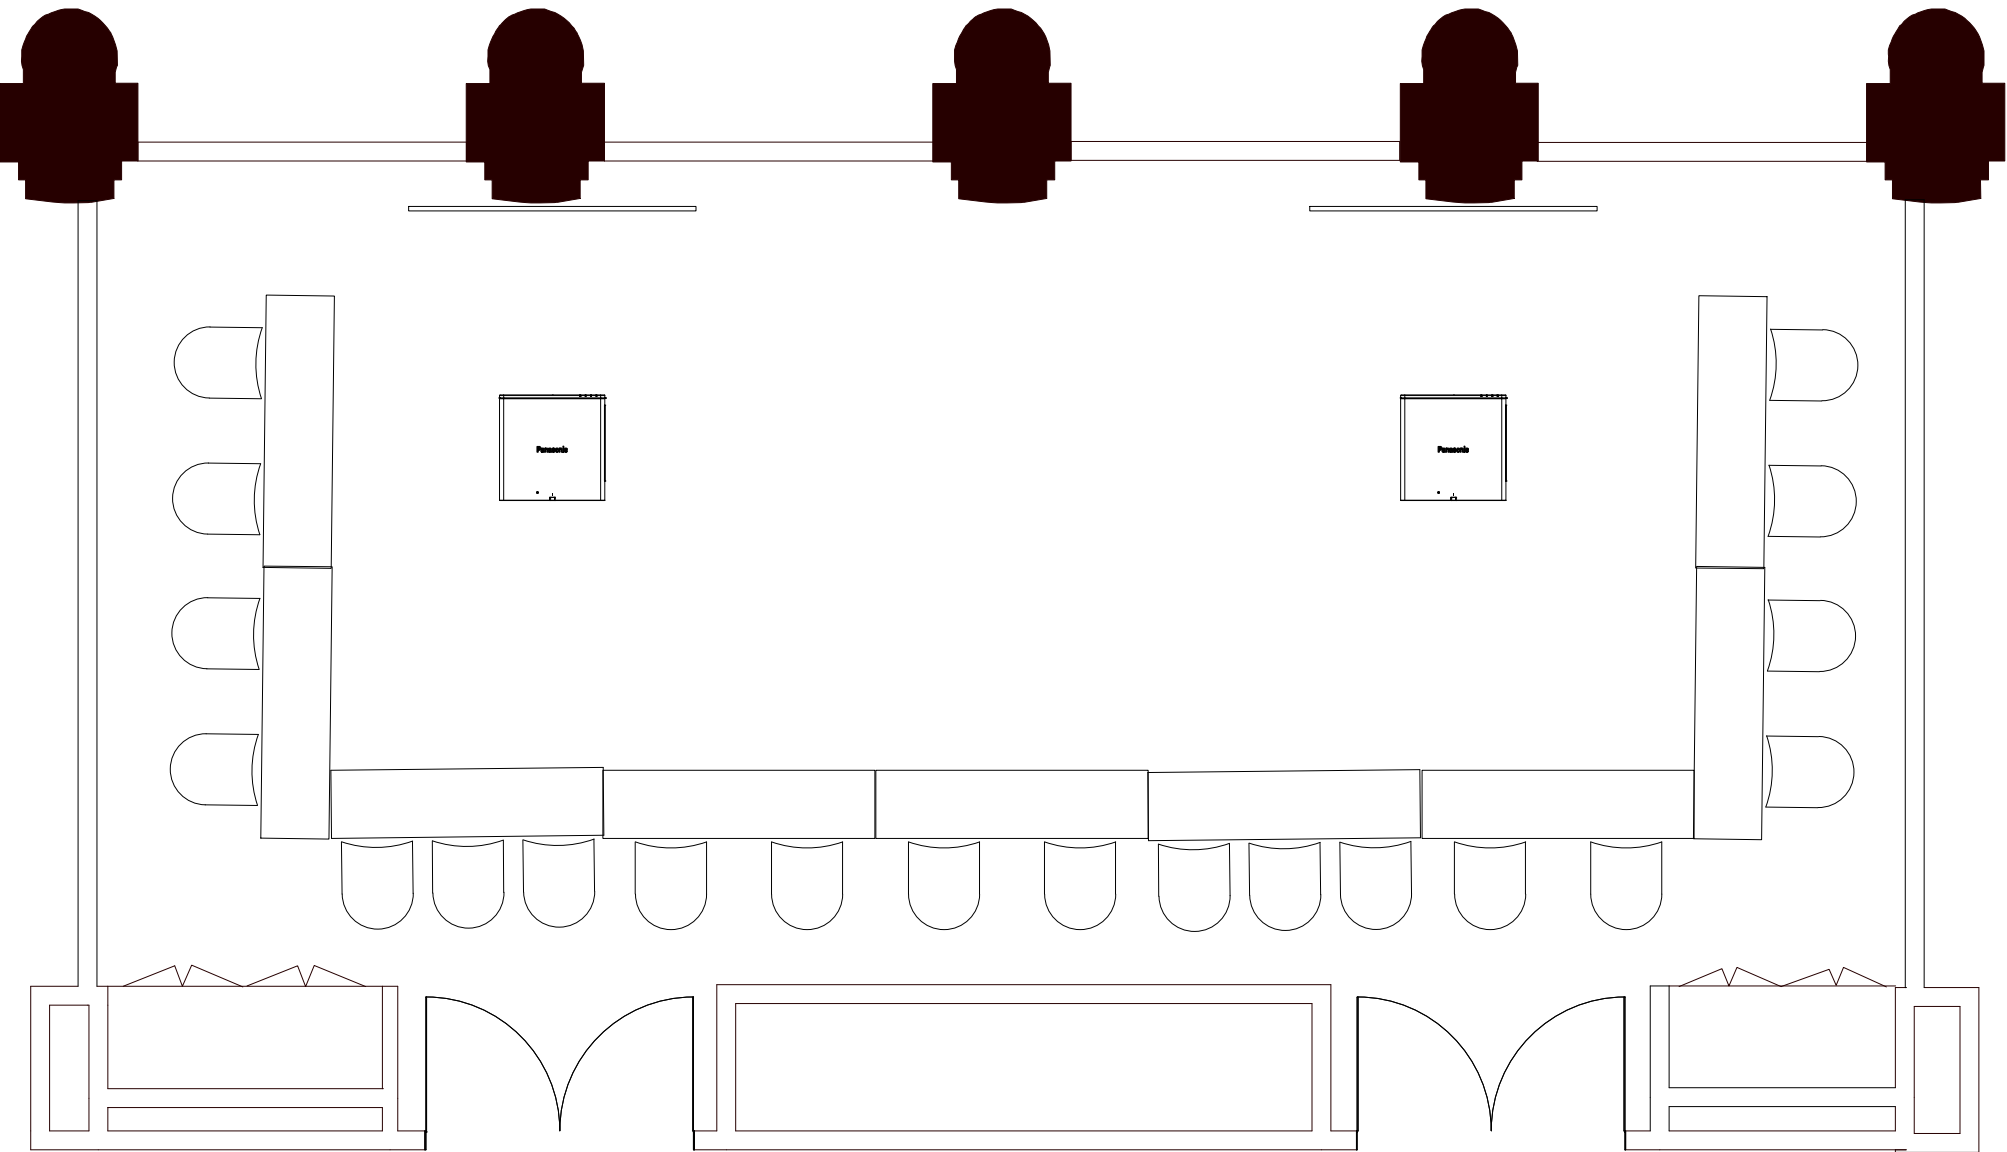

The Napier [U-Shape- 18 guests]

0 1 2
METRES

The Napier [Boardroom - 20 guests]

Ceiling Height - 2.7m
Coffer Height - 3.1m

The Napier [Classroom - 20 guests]

Ceiling Height - 2.7m
Coffer Height - 3.1m

The Napier [Banquet - 30 guests]

The Napier [Theatre - 36 guests]

BOARDROOM
2

Ceiling Height - 2.7m
Coffer Height - 3.1m