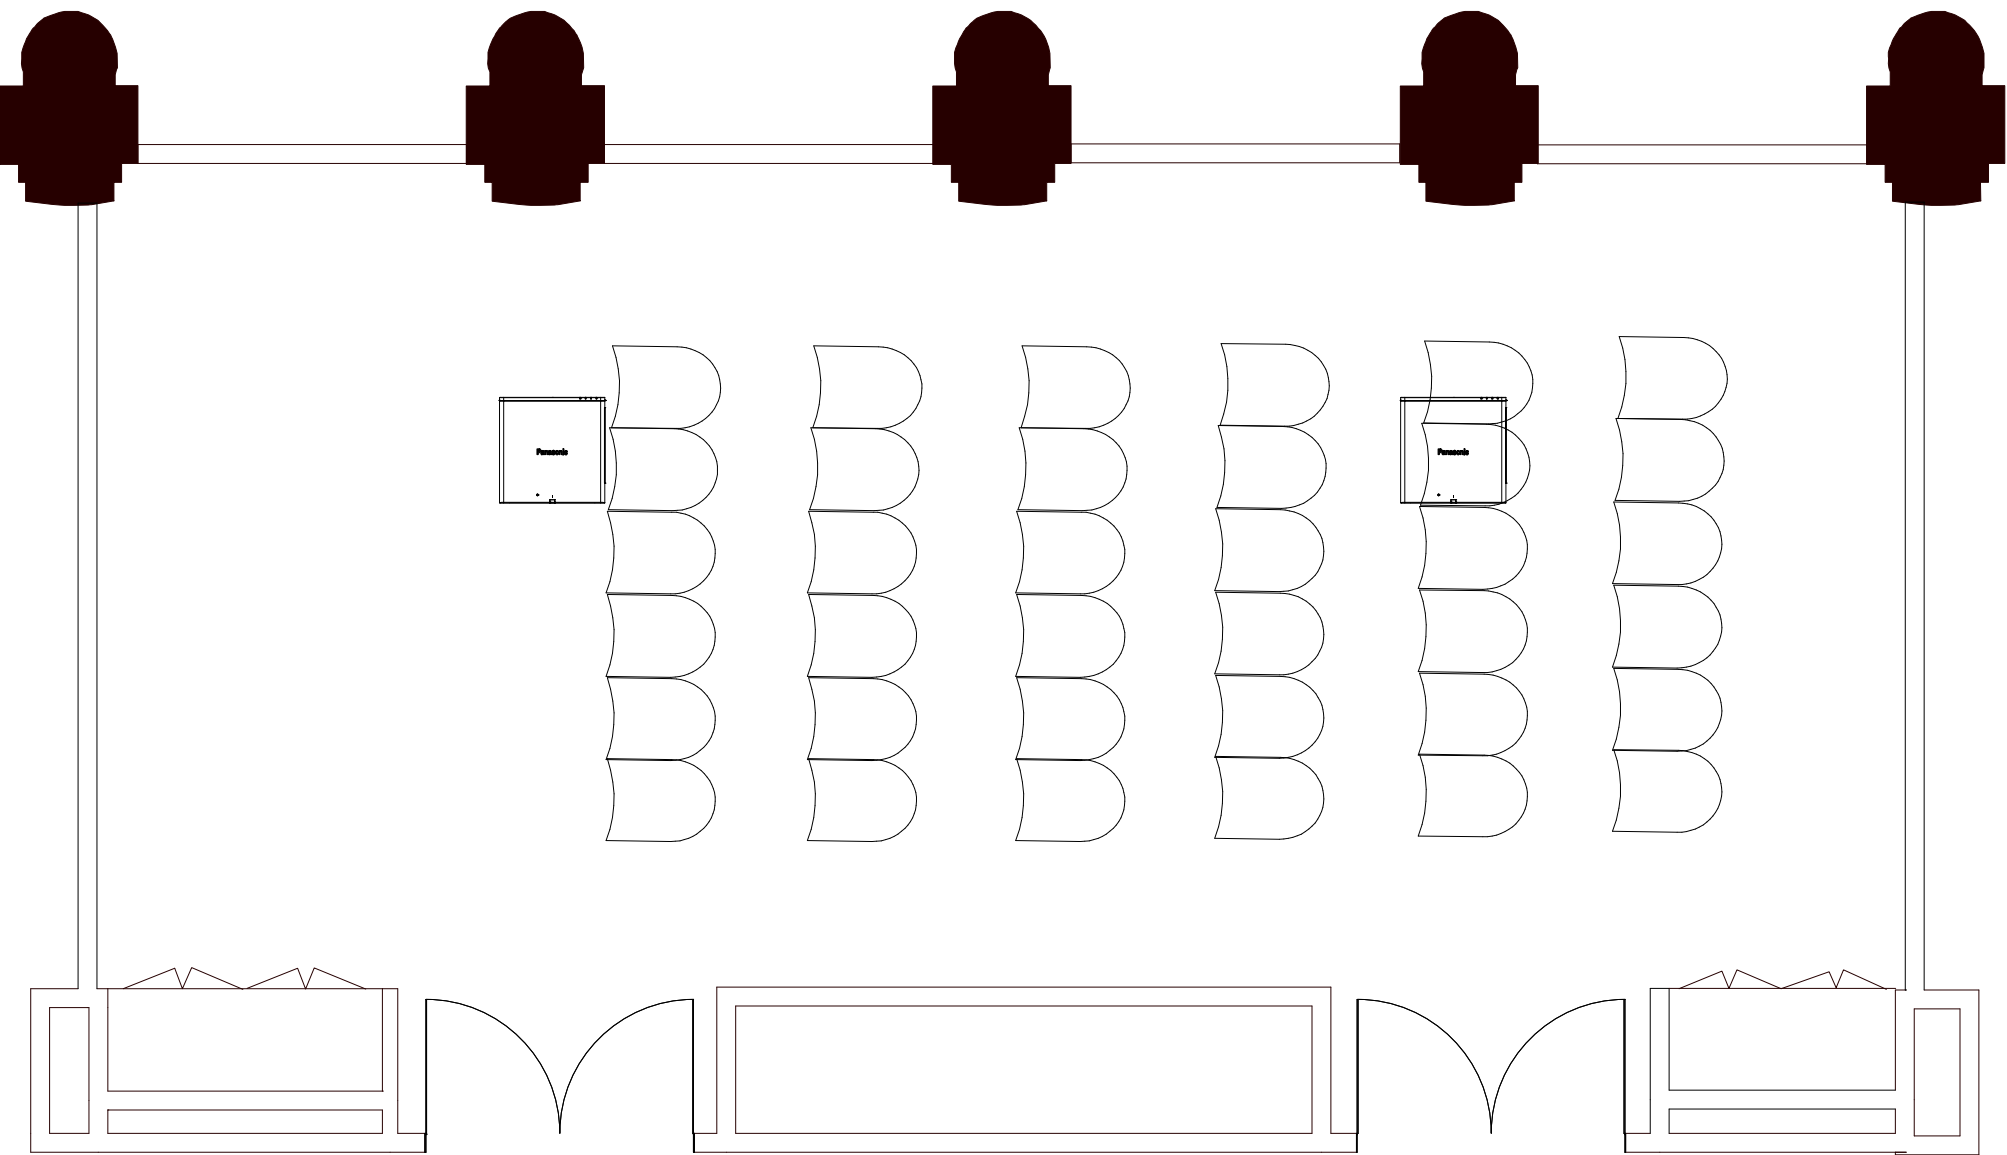

The Napier [U-Shape- 18 guests]

0 1 2
METRES

The Napier [Boardroom - 20 guests]

Ceiling Height - 2.7m
Coffer Height - 3.1m

The Napier [Classroom - 20 guests]

Ceiling Height - 2.7m
Coffer Height - 3.1m

The Napier [Banquet - 30 guests]

The Napier [Theatre - 36 guests]

BOARDROOM
2

Ceiling Height - 2.7m
Coffer Height - 3.1m