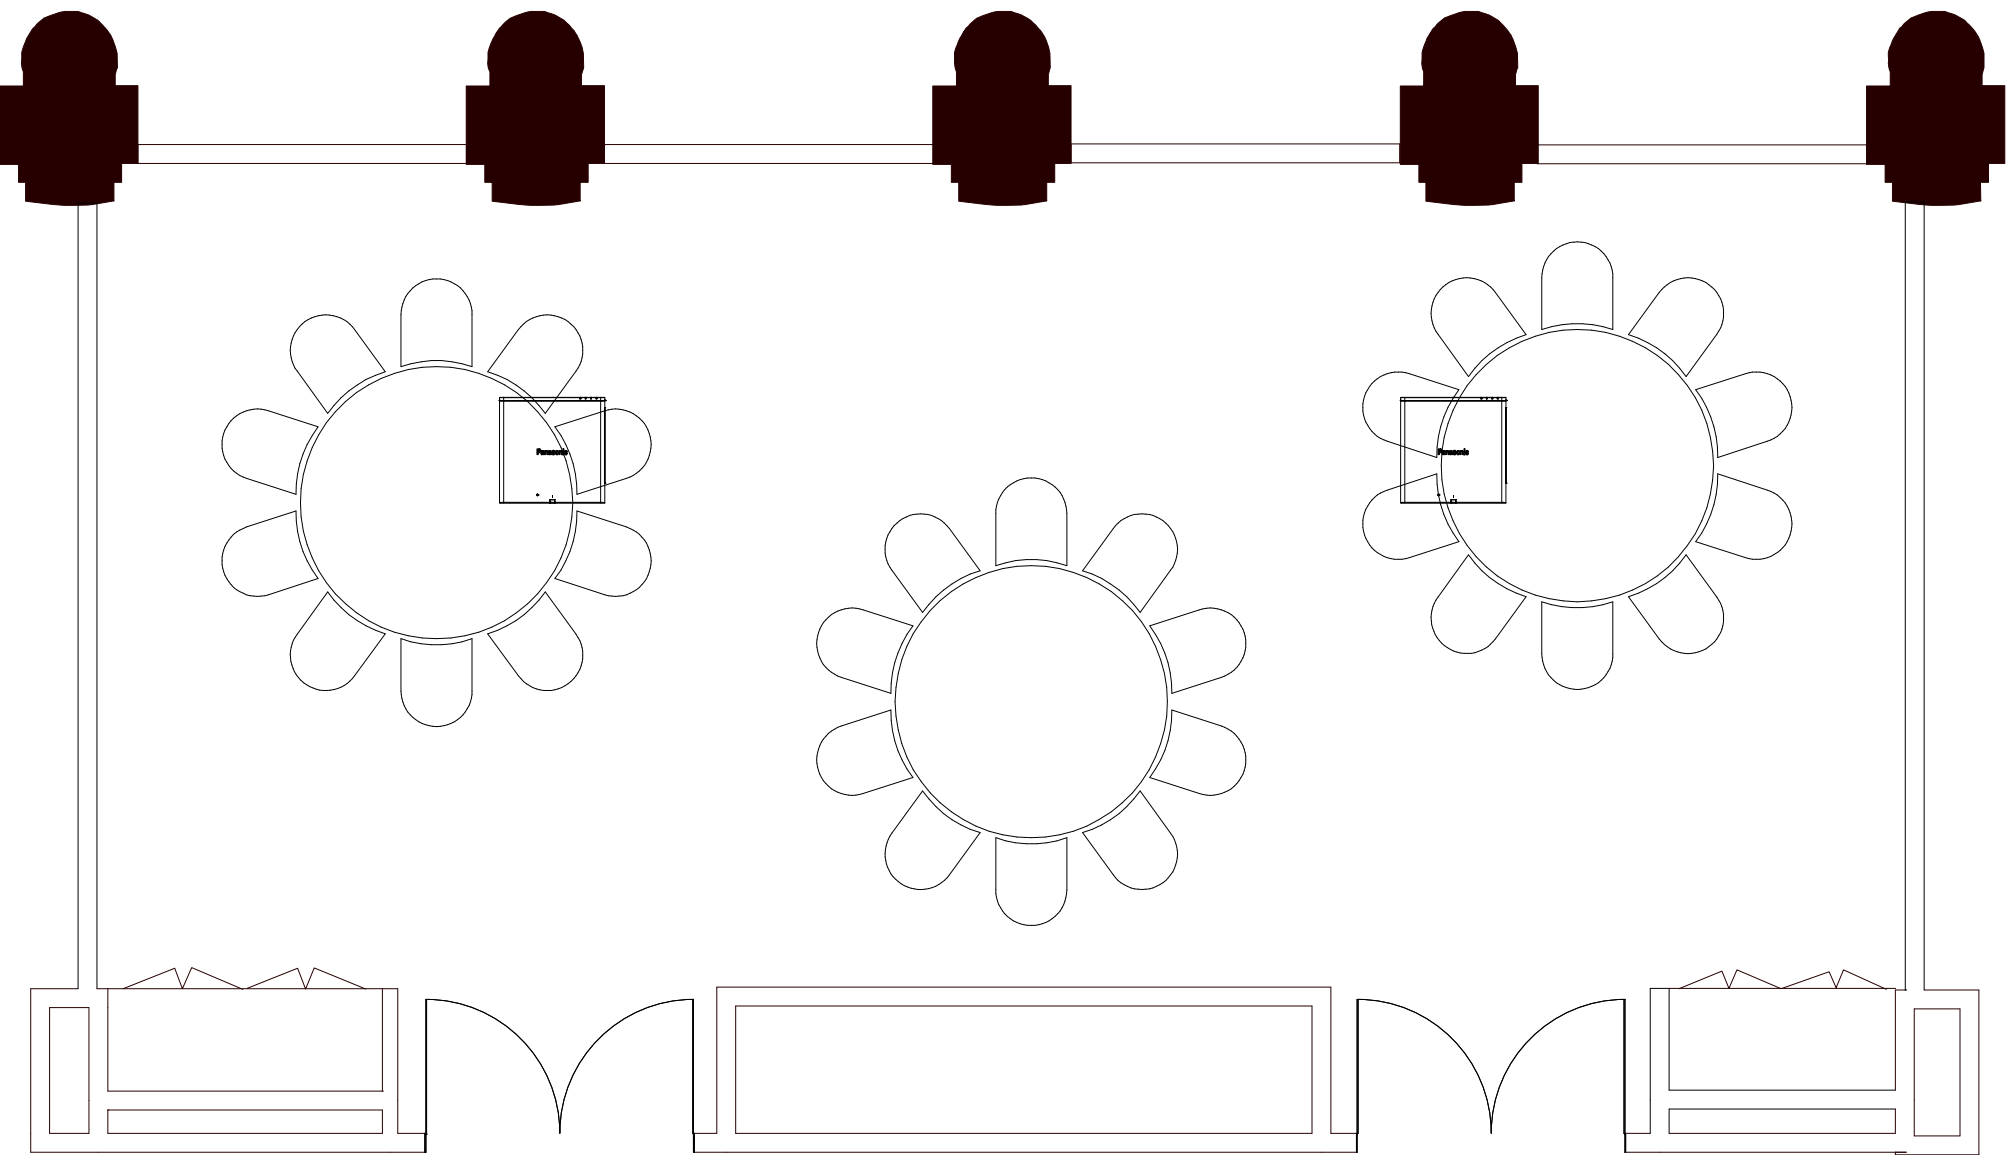

The Napier [U-Shape- 18 guests]

0 1 2
METRES

The Napier [Boardroom - 20 guests]

Ceiling Height - 2.7m
Coffer Height - 3.1m

The Napier [Classroom - 20 guests]

Ceiling Height - 2.7m
Coffer Height - 3.1m

The Napier [Banquet - 30 guests]

The Napier [Theatre - 36 guests]

BOARDROOM
2

Ceiling Height - 2.7m
Coffer Height - 3.1m