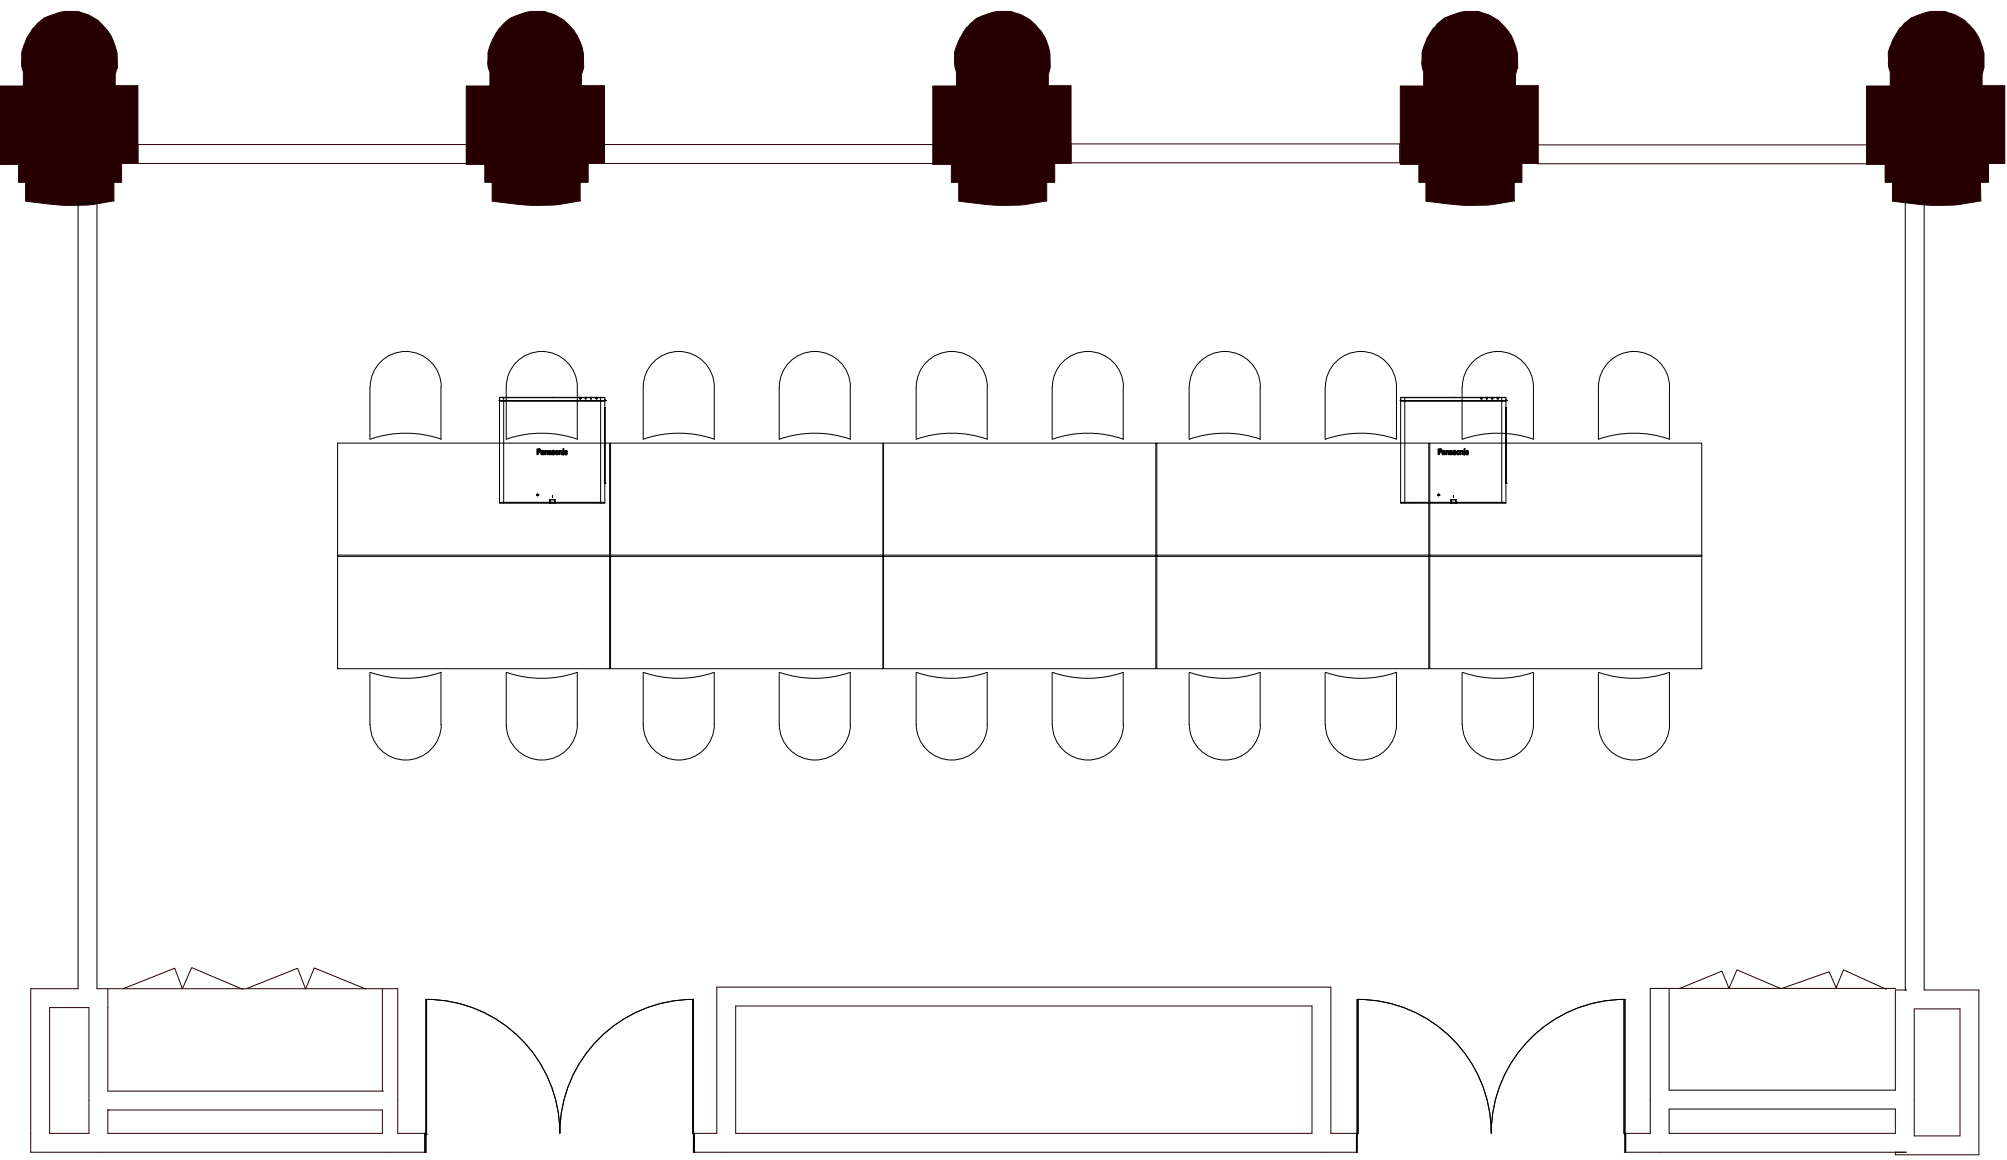

The Napier [U-Shape- 18 guests]

0 1 2
METRES

The Napier [Boardroom - 20 guests]

Ceiling Height - 2.7m
Coffer Height - 3.1m

The Napier [Classroom - 20 guests]

Ceiling Height - 2.7m
Coffer Height - 3.1m

The Napier [Banquet - 30 guests]

The Napier [Theatre - 36 guests]

BOARDROOM
2

Ceiling Height - 2.7m
Coffer Height - 3.1m