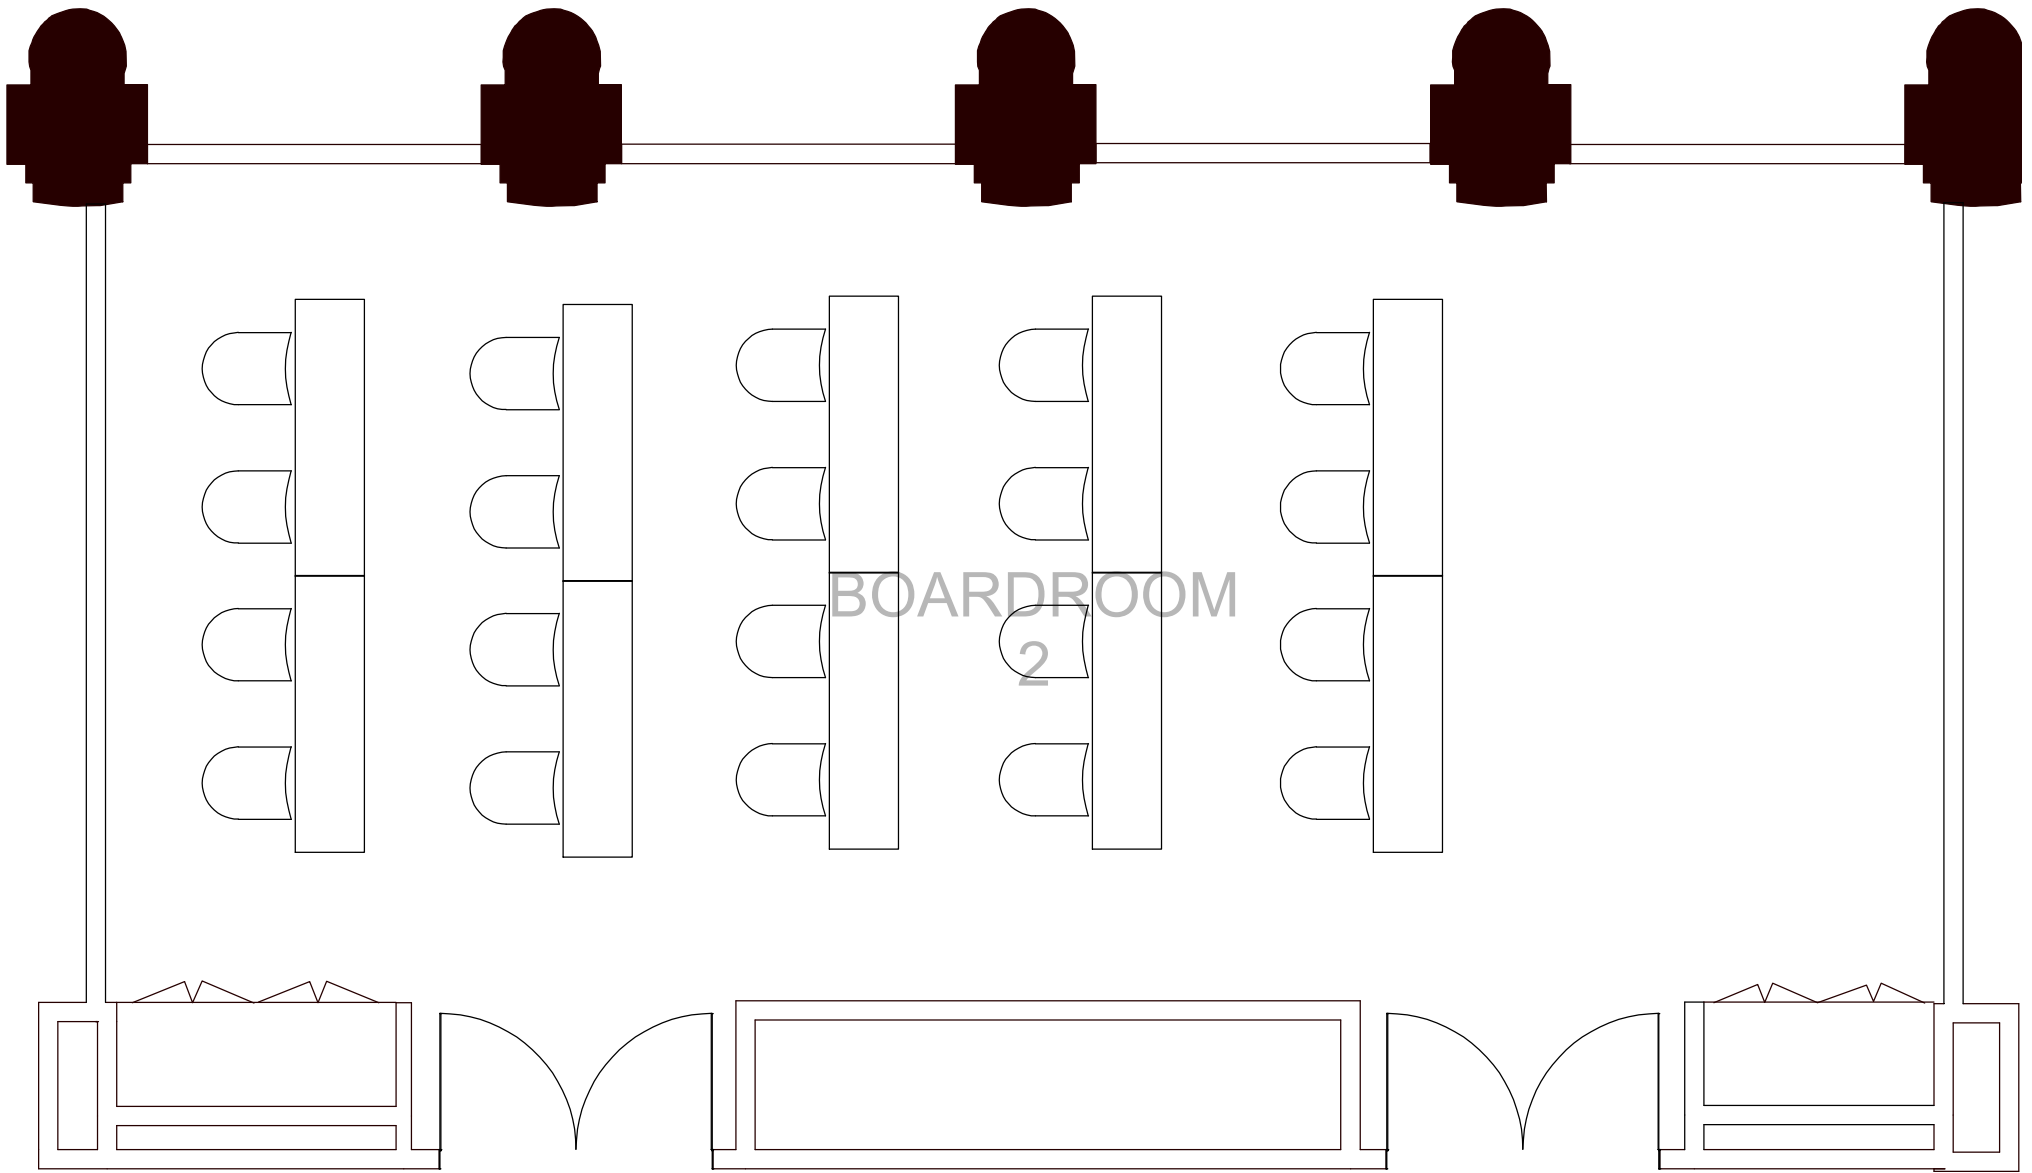

The Napier [U-Shape- 18 guests]

0 1 2
METRES

The Napier [Boardroom - 20 guests]

Ceiling Height - 2.7m
Coffer Height - 3.1m

The Napier [Classroom - 20 guests]

Ceiling Height - 2.7m
Coffer Height - 3.1m

The Napier [Banquet - 30 guests]

The Napier [Theatre - 36 guests]

BOARDROOM
2

Ceiling Height - 2.7m
Coffer Height - 3.1m