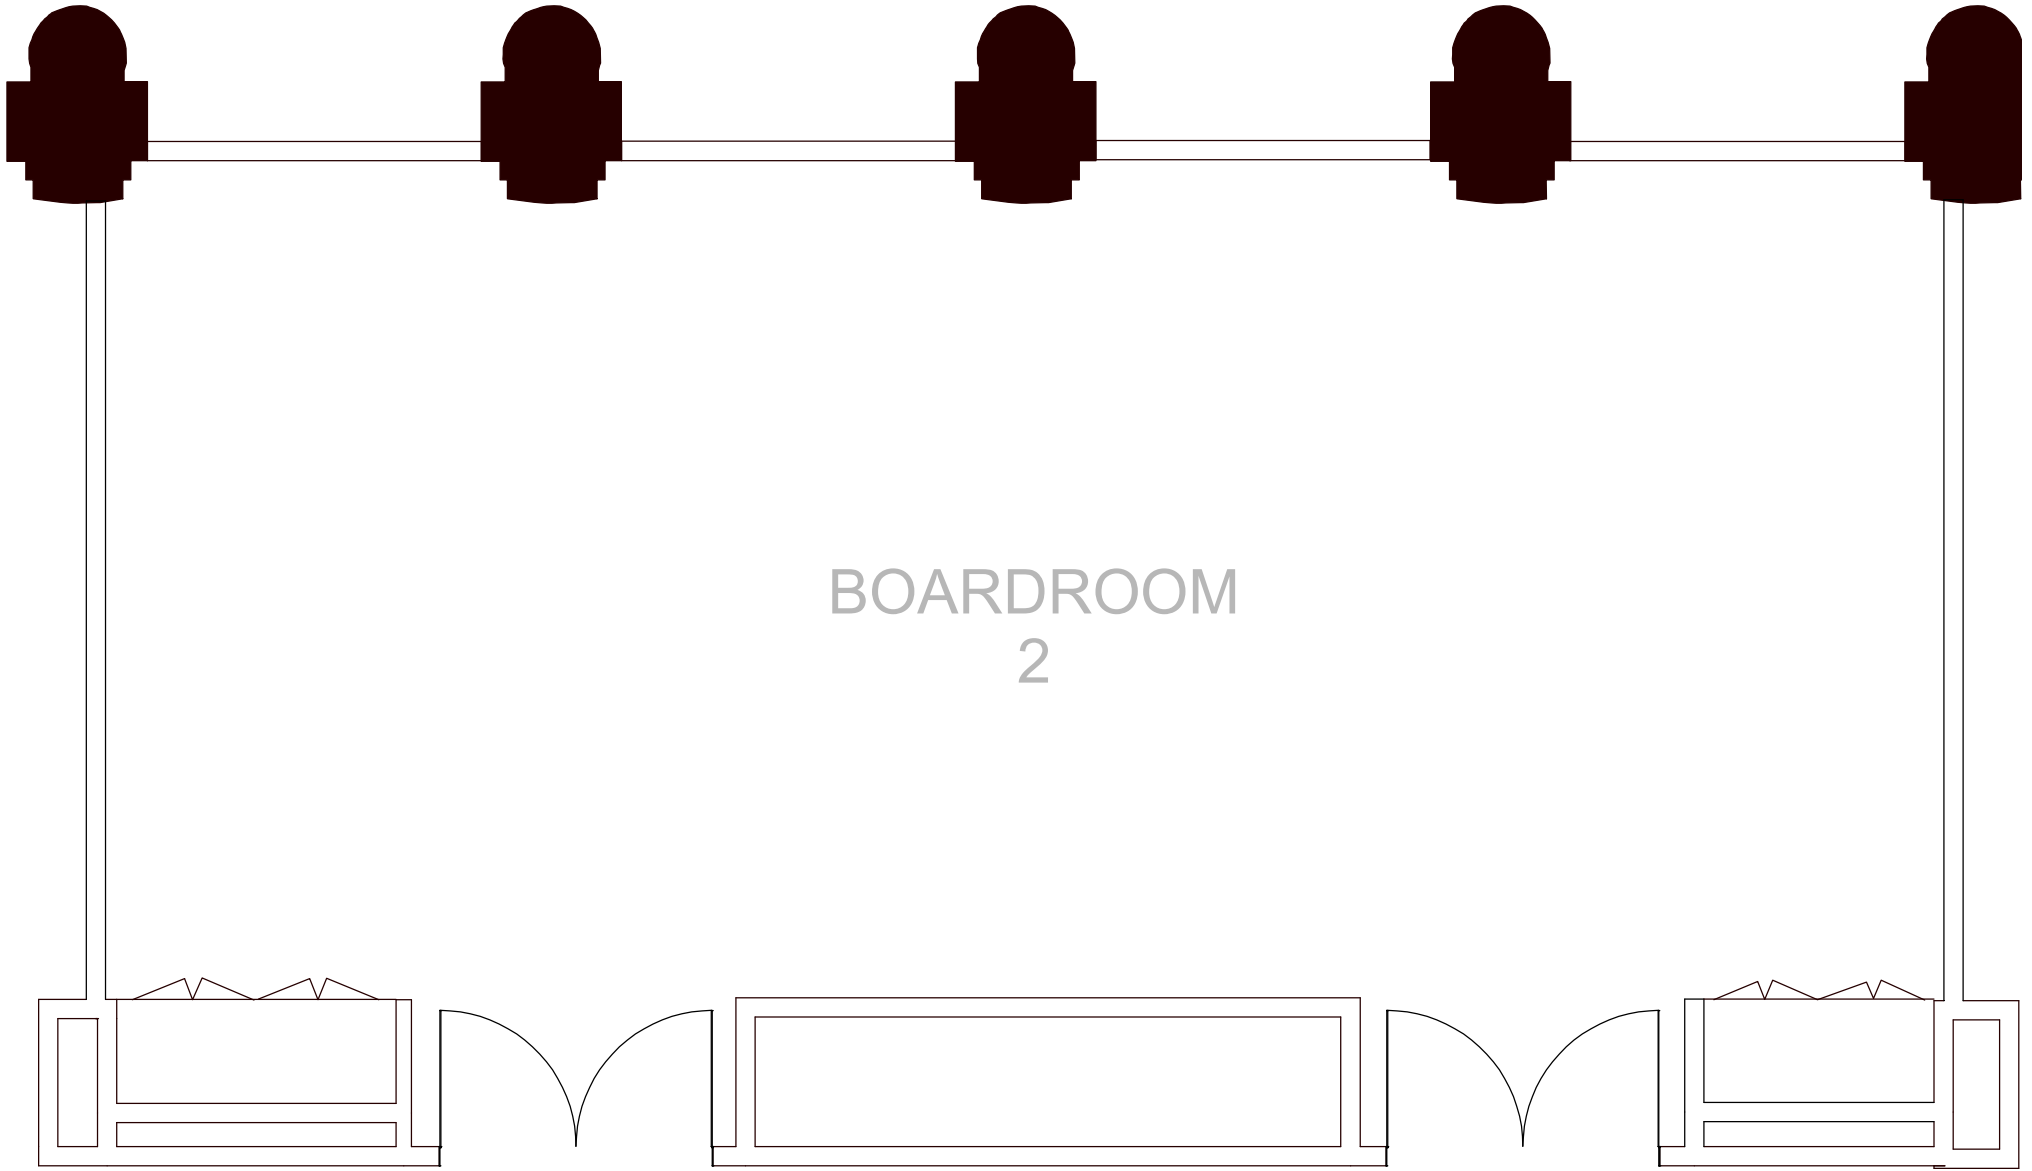

The Napier [U-Shape- 18 guests]

0 1 2
METRES

The Napier [Boardroom - 20 guests]

Ceiling Height - 2.7m
Coffer Height - 3.1m

The Napier [Classroom - 20 guests]

Ceiling Height - 2.7m
Coffer Height - 3.1m

The Napier [Banquet - 30 guests]

The Napier [Theatre - 36 guests]

BOARDROOM
2

Ceiling Height - 2.7m
Coffer Height - 3.1m